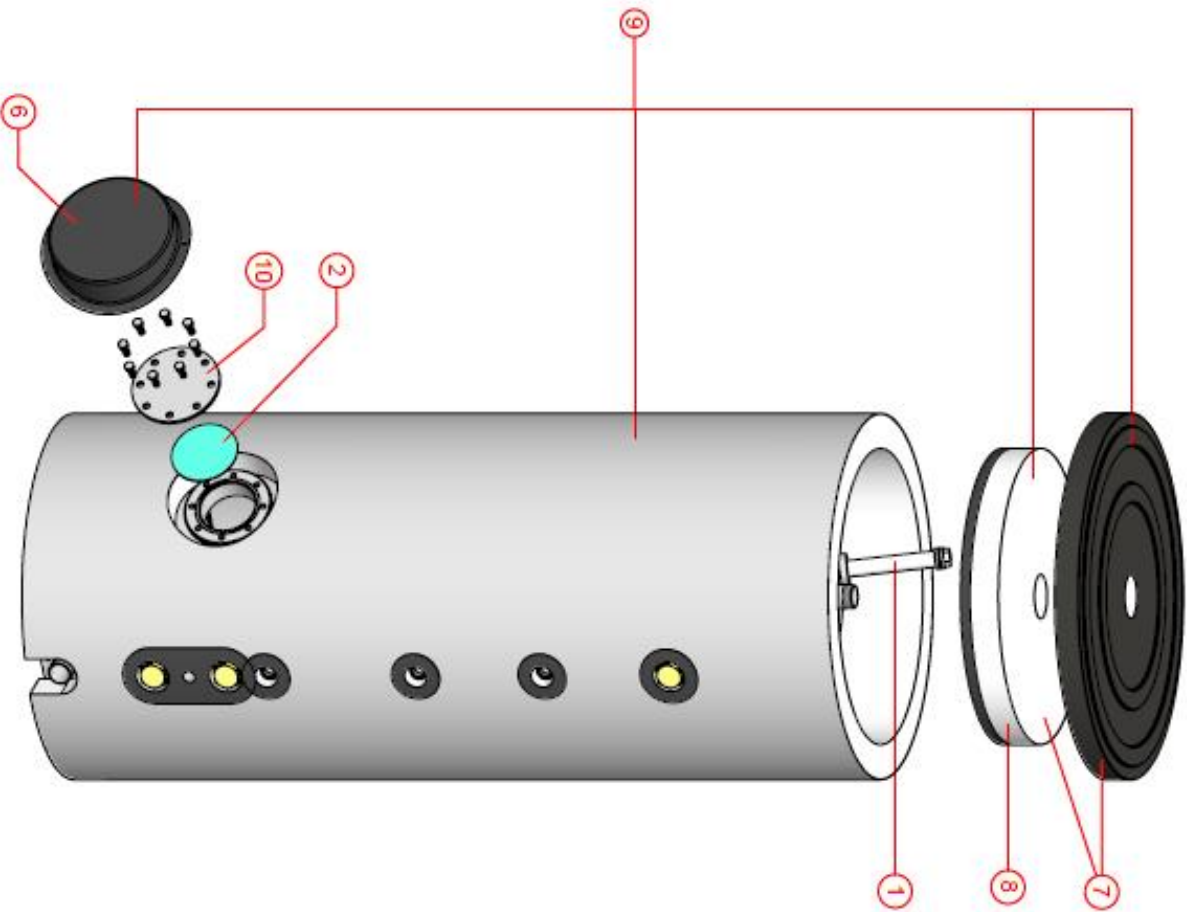

Spares Parts List

LST66 - 220GE after 18-9-17

| Nr. | Description of Item | Item Comments | Refer To Drawing in Page 2 | | | | | |
|-----|--|-------------------------------|----------------------------|----------|----------|----------|----------|----------|
| | | | LSTS66GE | LST100GE | LST110GE | LST130GE | LST165GE | LST220GE |
| 1 | Anode | Anode Magnesium 800 mm 1 1/4" | LV338103 | | | | | |
| | Flexible Anode | Anode Magnesium Flex 1 1/4" | LV301727 | | | | | |
| 2 | Inspection Door Gasket | Gasket Flange | LV301535 | | | LV301536 | | |
| 6 | Clean out door Cover Front | Cover Front | LV312812 | | | LV312816 | | |
| 7 | Cover Jacket (Cover Jacket with Insulation) | Cover Jacket | LV312778 | | | LV312779 | LV312927 | LV312811 |
| 8 | Complete Insulation Package (Insulation Jacket, Insulation Top and Cover Jacket) | Insulation S-300 ALU | LV310653 | - | | | | |
| | | Insulation S-400 ALU | - | LV307810 | - | | | |
| | | Insulation S-500 ALU | - | | LV307811 | - | | |
| | | Insulation S-600 ALU | - | | | LV307812 | - | |
| | | Insulation S-750 ALU | - | | | | LV307813 | - |
| | | Insulation S-1000 ALU | - | | | | | LV307814 |
| 9 | Inspection Door | Flange | LV301517 | | | - | | |
| | | | - | | | LV301534 | | |

| | | | | | | | | | | | |
|--|--|--|--|--|--|--|--|--|--|--|--|
| | | | | | | | | | | REVERSE BY COMPUTER ONLY | |
| | | | | | | | | | |  | |
| | | | | | | | | | | A4 SIZE | |
| | | | | | | | | | | LST 66-220 | |
| | | | | | | | | | | DRAWING NUMBER | |
| | | | | | | | | | | EVD-0075 | |
| | | | | | | | | | | 10305 MS 180226 9848 MS 010318 9859 MS 220114 | |
| | | | | | | | | | | CHANGES BY DATE | |
| | | | | | | | | | | 2 P03NR8, CHANGED ACC. TO PARTS LIST 1 INSULATION PACKAGE CHANGED 0 RELEASE | |
| | | | | | | | | | | CHANGES | |
| | | | | | | | | | | REV | |